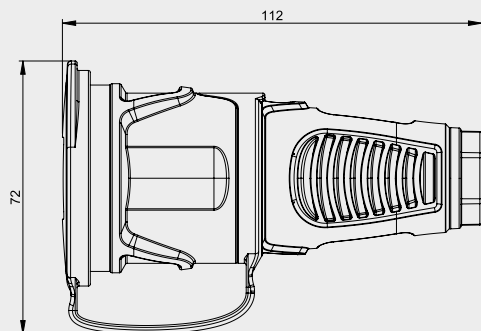

2521-sr

Connector IP54 with cap

Safety connectors Series TAURUS²

- rubber version (housing TPE, contact carriers PA6) or
- solid rubber version (housing TPE, contact carriers TPE)
- Austrian/German or French/Belgian system
- with or without child protection (shutter)
- with cap and band
- colour (housing/ring): black/red (standard)
- Protection class: **IP54** splashproof

Safety connector: Austrian/German system IP54 with cap

Version	Rubber	Solid rubber
Contact carriers	polyamide (PA6)	rubber (TPE)
Austrian/German	2511-sr	2521-sr
Austrian/German with child protection	2511-src	–

pack. unit=20 pcs.

Safety connector: French/Belgian system IP54 with cap

Version	Rubber	Solid rubber
Contact carriers	polyamide (PA6)	rubber (TPE)
French/Belgian	2411-sr	–
French/Belgian with child protection	 2411-src	–

pack. unit=20 pcs.