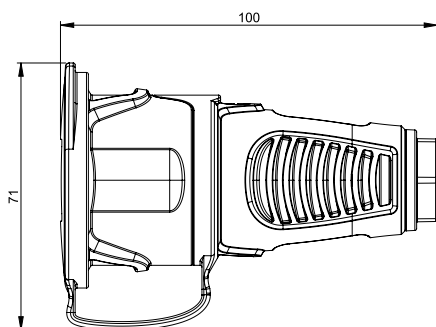

2521-sr

Connector IP54 with cap

Safety connectors Series TAURUS²

- rubber version (housing TPE, contact carriers PA6) or
- solid rubber version (housing TPE, contact carriers TPE)
- Austrian/German or French/Belgian system
- with or without child protection (shutter)
- with cap and band
- colour (housing/ring): black/red (standard)
- Protection class: **IP54** splashproof

Safety connector: Austrian/German system IP54 with cap

Version	Rubber	Solid rubber
Contact carriers	polyamide (PA6)	rubber (TPE)
Austrian/German	2511-sr	2521-sr
Austrian/German with child protection	2511-src	–

pack. unit=20 pcs.

Safety connector: French/Belgian system IP54 with cap

Version	Rubber	Solid rubber
Contact carriers	polyamide (PA6)	rubber (TPE)
French/Belgian	2411-sr	–
French/Belgian with child protection	 2411-src	–